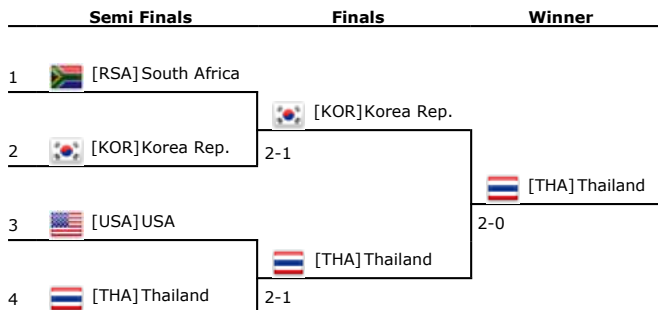

Men's WG - Men's WG1 Pos 9-12

Men's WG1 Pos 9-12

Men's WG - Men's WG1 Pos 9-12