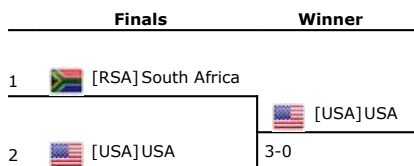

Men's WG - Men's WG1 Pos 9-12 - Play-off 3/4