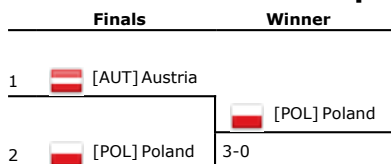

Men's WG - Men WG1 pos 5-8 - Play-off 3/4