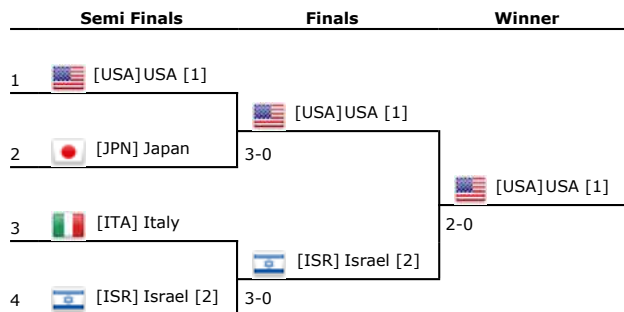

**Standings of Men's WG2 - Group C**

|   |   | Points | Played | Matches | Sets  | Sets % | Games   | Games % |
|---|---|--------|--------|---------|-------|--------|---------|---------|
| 1 |  [ITA] Italy   | 2      | 2      | 4 - 2   | 9 - 5 | 64.3%  | 60 - 49 | 55.0%   |
| 2 |  [GER] Germany | 1      | 2      | 3 - 3   | 8 - 7 | 53.3%  | 65 - 50 | 56.5%   |
| 3 |  [ISR] Israel  | 0      | 2      | 2 - 4   | 4 - 9 | 30.8%  | 39 - 65 | 37.5%   |

provided by tournamentsoftware.com

**Men's WG2 - Group D**

 Group D 
**Men's WG2 - Group D**

|          |   | <b>1</b>           | <b>2</b>           | <b>3</b>          |
|----------|---|--------------------|--------------------|-------------------|
| <b>1</b> |  [BEL] Belgium [4] |                    | <b>2-1</b><br>Won  | <b>3-0</b><br>Won |
| <b>2</b> |  [ESP] Spain       | <b>1-2</b><br>Lost |                    | <b>3-0</b><br>Won |
| <b>3</b> |  [NGR] Nigeria     | <b>0-3</b><br>Lost | <b>0-3</b><br>Lost |                   |

**Standings of Men's WG2 - Group D**

|          |   | <b>Points Played</b> |   | <b>Matches</b> | <b>Sets</b> | <b>Sets %</b> | <b>Games</b> | <b>Games %</b> |
|----------|---|----------------------|---|----------------|-------------|---------------|--------------|----------------|
| <b>1</b> |  [BEL] Belgium | 2                    | 2 | 5 - 1          | 10 - 3      | 76.9%         | 62 - 26      | 70.5%          |
| <b>2</b> |  [ESP] Spain   | 1                    | 2 | 4 - 2          | 7 - 4       | 63.6%         | 43 - 26      | 62.3%          |
| <b>3</b> |  [NGR] Nigeria | 0                    | 2 | 0 - 6          | 0 - 10      | 0.0%          | 7 - 60       | 10.4%          |

provided by tournamentsoftware.com

**Quad WG - Quad WG pos 1-4**
**Quad WG - Quad WG pos 1-4**

**Quad WG - Quad WG pos 1-4 - Play-off 3/4**

Quad WG - Quad WG pos 5-6

Quad WG - Quad WG pos 5-6

|   | Finals   | Winner   |
|---|--|--|
| 1 |  [RSA] South Africa |  [SWE] Sweden |
| 2 |  [SWE] Sweden       | 2-1  |