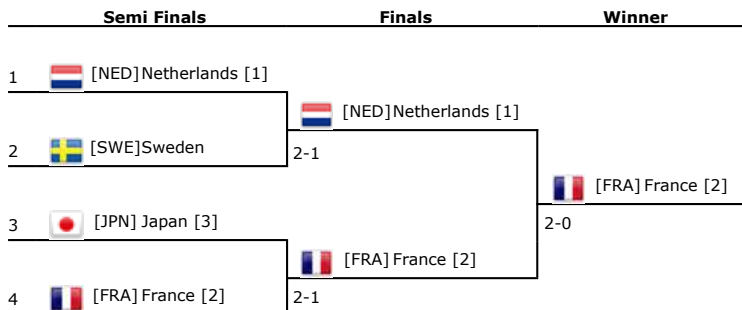

Men's WG - Men WG1 pos 1-4

Men WG1 pos 1-4

Men's WG - Men WG1 pos 1-4