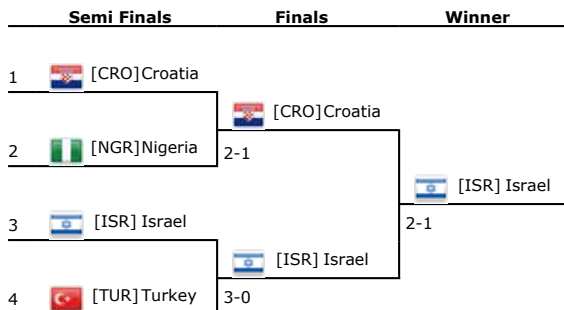

Men's WG2 - Men WG2 pos 9-12

Men WG2 pos 9-12 ▾

Men's WG2 - Men WG2 pos 9-12