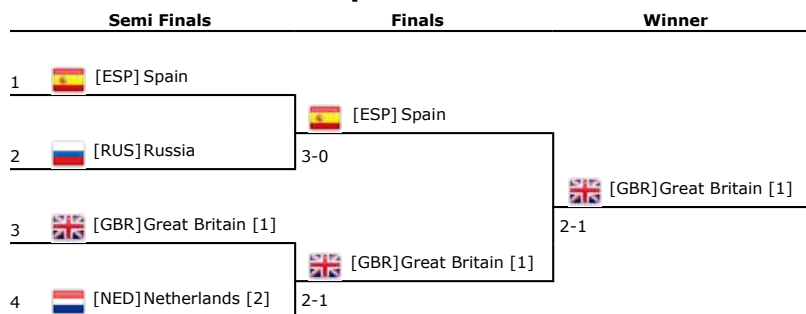

Juniors WG - Jun WG pos 1-4

Juniors WG - Jun WG pos 1-4