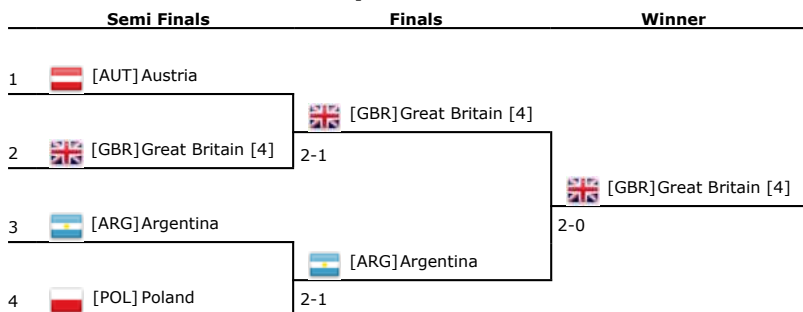

**Standings of Women's WG - Group D**

|          |  | <b>Points Played</b> |   | <b>Matches</b> | <b>Sets</b> | <b>Sets %</b> | <b>Games</b> | <b>Games %</b> |
|----------|--|----------------------|---|----------------|-------------|---------------|--------------|----------------|
| <b>1</b> |  [JPN] Japan        | 2                    | 2 | 6 - 0          | 12 - 0      | 100.0%        | 72 - 14      | 83.7%          |
| <b>2</b> |  [RSA] South Africa | 1                    | 2 | 2 - 4          | 4 - 8       | 33.3%         | 35 - 56      | 38.5%          |
| <b>3</b> |  [AUS] Australia    | 0                    | 2 | 1 - 5          | 2 - 10      | 16.7%         | 29 - 66      | 30.5%          |

provided by tournamentsoftware.com

**Men's WG - Men WG1 pos 1-4**

 Men WG1 pos 1-4 
**Men's WG - Men WG1 pos 1-4**

**Men's WG - Men WG1 pos 1-4 - Play-off 3/4**

**Men's WG - Men WG1 pos 5-8**

 Men WG1 pos 5-8 
**Men's WG - Men WG1 pos 5-8**