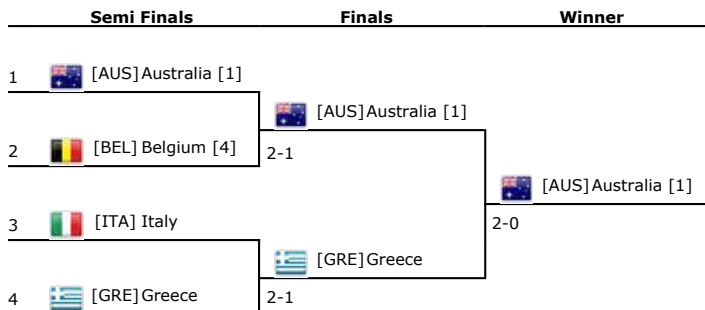

Men's WG2 - Men WG 2 Pos 1-4

Men WG 2 Pos 1-4 ▾

Men's WG2 - Men WG 2 Pos 1-4