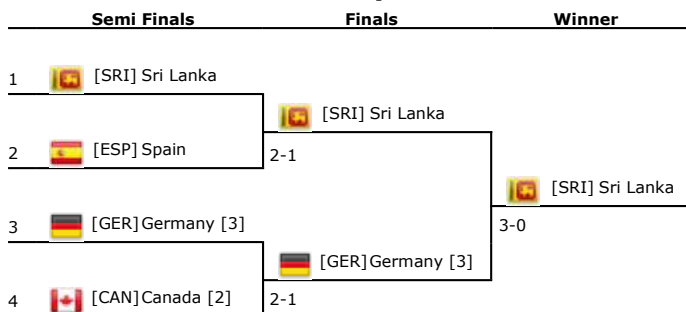

**Standings of Men's WG - Group D**

|   |   | Points | Played | Matches | Sets   | Sets % | Games   | Games % |
|---|---|--------|--------|---------|--------|--------|---------|---------|
| 1 |  [SWE] Sweden        | 2      | 2      | 5 - 1   | 10 - 3 | 76.9%  | 60 - 41 | 59.4%   |
| 2 |  [GBR] Great Britain | 1      | 2      | 4 - 2   | 9 - 4  | 69.2%  | 66 - 30 | 68.8%   |
| 3 |  [KOR] Korea Rep.    | 0      | 2      | 0 - 6   | 0 - 12 | 0.0%   | 17 - 72 | 19.1%   |

provided by tournamentsoftware.com

**Men's WG2 - Men WG 2 Pos 1-4**

Men WG 2 Pos 1-4 ▾

**Men's WG2 - Men WG 2 Pos 1-4**

**Men's WG2 - Men WG 2 Pos 1-4 - Play-off 3/4**

**Men's WG2 - Men WG2 pos 5-8**

 Men WG2 pos 5-8 
**Men's WG2 - Men WG2 pos 5-8**