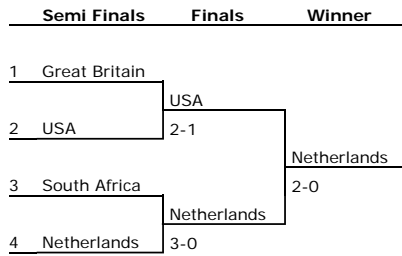

Juniors WG - Group B

Juniors WG - Group B

		1	2	3	4
1	Netherlands		3-0 Won	2-1 Won	3-0 Won
2	Russia	0-3 Lost		0-3 Lost	3-0 Won
3	USA	1-2 Lost	3-0 Won		3-0 Won
4	Mexico	0-3 Lost	0-3 Lost	0-3 Lost	

Standings of Juniors WG - Group B

	Points	Played	Matches	Sets	Sets %	Games	Games %
1 Netherlands	3	3	8 - 1	17 - 3	85.0%	113 - 37	75.3%
2 USA	2	3	7 - 2	15 - 5	75.0%	103 - 65	61.3%
3 Russia	1	3	3 - 6	6 - 13	31.6%	51 - 94	35.2%
4 Mexico	0	3	0 - 9	1 - 18	5.3%	38 - 109	25.9%

provided by tournamentsoftware.com

Juniors WG - Play-off 1-4

Juniors WG - Play-off 1-4

Juniors WG - Play-off 1-4 - Play-off 3/4