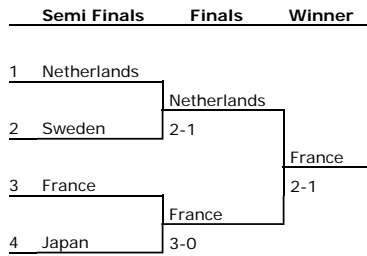

Men WG - Group D

Men WG - Group D

		1	2	3
1	Sweden		3-0 Won	3-0 Won
2	Austria	0-3 Lost		2-1 Won
3	Belgium	0-3 Lost	1-2 Lost	

Standings of Men WG - Group D

	Points	Played	Matches	Sets	Sets %	Games	Games %
1 Sweden	2	2	6 - 0	12 - 0	100.0%	73 - 20	78.5%
2 Austria	1	2	2 - 4	5 - 8	38.5%	43 - 54	44.3%
3 Belgium	0	2	1 - 5	2 - 11	15.4%	30 - 72	29.4%

provided by tournamentsoftware.com

Men WG - Play-off 1-4

Men WG - Play-off 1-4

Men WG - Play-off 1-4 - Play-off 3/4