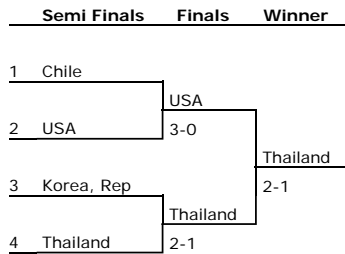

Women WG - Play-off 5-8

Women WG - Play-off 5-8