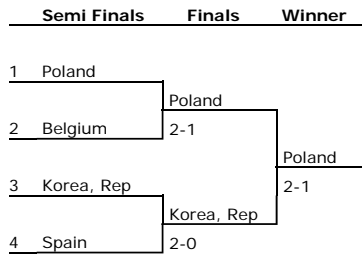

Men WG - Play-off 9-12

Men WG - Play-off 9-12

Men WG - Play-off 9-12 - Play-off 3/4

Men WG2 - Group A

Men WG2 - Group A

		1	2	3
1	Australia		1-2 Lost	3-0 Won
2	Thailand	2-1 Won		3-0 Won
3	Israel	0-3 Lost	0-3 Lost	

Standings of Men WG2 - Group A

	Points	Played	Matches	Sets	Sets %	Games	Games %
1 Thailand	2	2	5 - 1	10 - 3	76.9%	72 - 40	64.3%
2 Australia	1	2	4 - 2	9 - 4	69.2%	73 - 46	61.3%
3 Israel	0	2	0 - 6	0 - 12	0.0%	14 - 73	16.1%

provided by tournamentsoftware.com