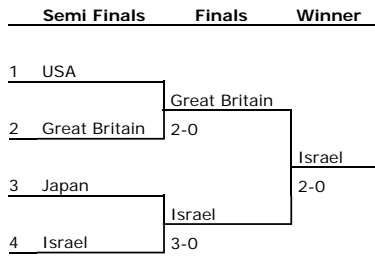

Standings of Quads WG - Group A

	Points	Played	Matches	Sets	Sets %	Games	Games %
1 USA	3	3	9 - 0	18 - 0	100.0%	108 - 32	77.1%
2 Japan	2	3	5 - 4	10 - 9	52.6%	77 - 80	49.0%
3 Italy	1	3	4 - 5	8 - 10	44.4%	75 - 78	49.0%
4 Korea, Rep	0	3	0 - 9	1 - 18	5.3%	45 - 115	28.1%

provided by tournamentsoftware.com

Quads WG - Group B

Quads WG - Group B

		1	2	3	4
1	Great Britain		1-2 Lost	3-0 Won	3-0 Won
2	Israel	2-1 Won		3-0 Won	3-0 Won
3	Canada	0-3 Lost	0-3 Lost		1-2 Lost
4	South Africa	0-3 Lost	0-3 Lost	2-1 Won	

provided by tournamentsoftware.com

Quads WG - Play-off 1-4

Quads WG - Play-off 1-4

Quads WG - Play-off 1-4 - Play-off 3/4

Quads WG - Play-off 5-6

Quads WG - Play-off 5-6

 Finals **Winner**

1	Italy		
2	South Africa	Italy	
			3-0