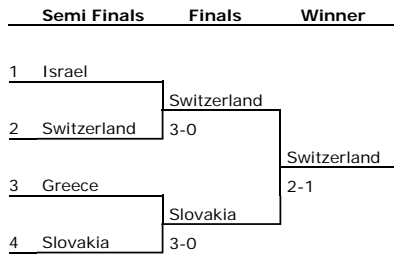

provided by tournamentsoftware.com

Men WG2 - Play-off 1-4

Men WG2 - Play-off 1-4

	Semi Finals	Finals	Winner
1	Thailand	Thailand	Thailand
2	Germany	2-1	
3	South Africa	South Africa	Thailand
4	Sri Lanka	3-0	2-0

Men WG2 - Play-off 1-4 - Play-off 3/4

	Finals	Winner
1	Germany	Sri Lanka
2	Sri Lanka	3-0

Men WG2 - Play-off 5-8

Men WG2 - Play-off 5-8

Men WG2 - Play-off 5-8 - Play-off 3/4

Men WG2 - Play-off 9-12

Men WG2 - Play-off 9-12