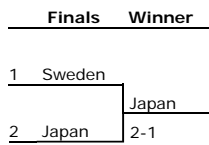

Men WG - Play-off 1-4 - Play-off 3/4