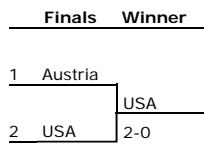

provided by tournamentsoftware.com

Men WG - Group D

Men WG - Group D

		1	2	3
1	Sweden		3-0 Won	3-0 Won
2	Austria	0-3 Lost		2-1 Won
3	Belgium	0-3 Lost	1-2 Lost	

Standings of Men WG - Group D

	Points	Played	Matches	Sets	Sets %	Games	Games %
1 Sweden	2	2	6 - 0	12 - 0	100.0%	73 - 20	78.5%
2 Austria	1	2	2 - 4	5 - 8	38.5%	43 - 54	44.3%
3 Belgium	0	2	1 - 5	2 - 11	15.4%	30 - 72	29.4%

provided by tournamentsoftware.com

Men WG - Play-off 1-4

Men WG - Play-off 1-4

Men WG - Play-off 1-4 - Play-off 3/4

Men WG - Play-off 5-8

Men WG - Play-off 5-8

Men WG - Play-off 5-8 - Play-off 3/4

Men WG - Play-off 9-12