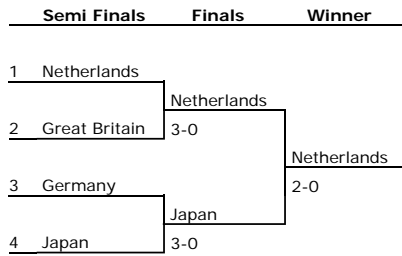

Women WG - Play-off 1-4

Women WG - Play-off 1-4