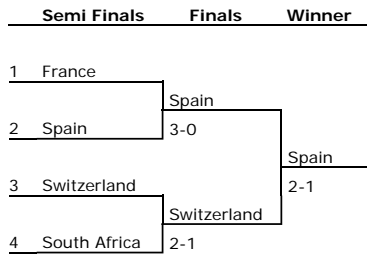

Women WG - Play-off 9-12

Women WG - Play-off 9-12

Women WG - Play-off 9-12 - Play-off 3/4

Juniors WG - Group A

Juniors WG - Group A

		1	2	3	4
1	Great Britain		3-0 Won	3-0 Won	3-0 Won
2	South Africa	0-3 Lost		3-0 Won	2-1 Won
3	Argentina	0-3 Lost	0-3 Lost		0-3 Lost
4	Iraq	0-3 Lost	1-2 Lost	3-0 Won	

Standings of Juniors WG - Group A

	Points	Played	Matches	Sets	Sets %	Games	Games %
1 Great Britain	3	3	9 - 0	18 - 1	94.7%	109 - 33	76.8%
2 South Africa	2	3	5 - 4	11 - 8	57.9%	89 - 72	55.3%
3 Iraq	1	3	4 - 5	8 - 10	44.4%	73 - 71	50.7%
4 Argentina	0	3	0 - 9	0 - 18	0.0%	13 - 108	10.7%

provided by tournamentsoftware.com