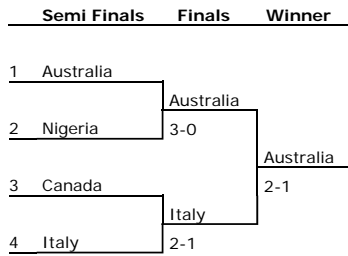

provided by tournamentsoftware.com

Men WG2 - Play-off 1-4

Men WG2 - Play-off 1-4

	Semi Finals	Finals	Winner
1	Thailand	Thailand	Thailand
2	Germany	2-1	
3	South Africa	South Africa	Thailand
4	Sri Lanka	3-0	2-0

Men WG2 - Play-off 1-4 - Play-off 3/4

	Finals	Winner
1	Germany	Sri Lanka
2	Sri Lanka	3-0

Men WG2 - Play-off 5-8

Men WG2 - Play-off 5-8

Men WG2 - Play-off 5-8 - Play-off 3/4

Men WG2 - Play-off 9-12

Men WG2 - Play-off 9-12